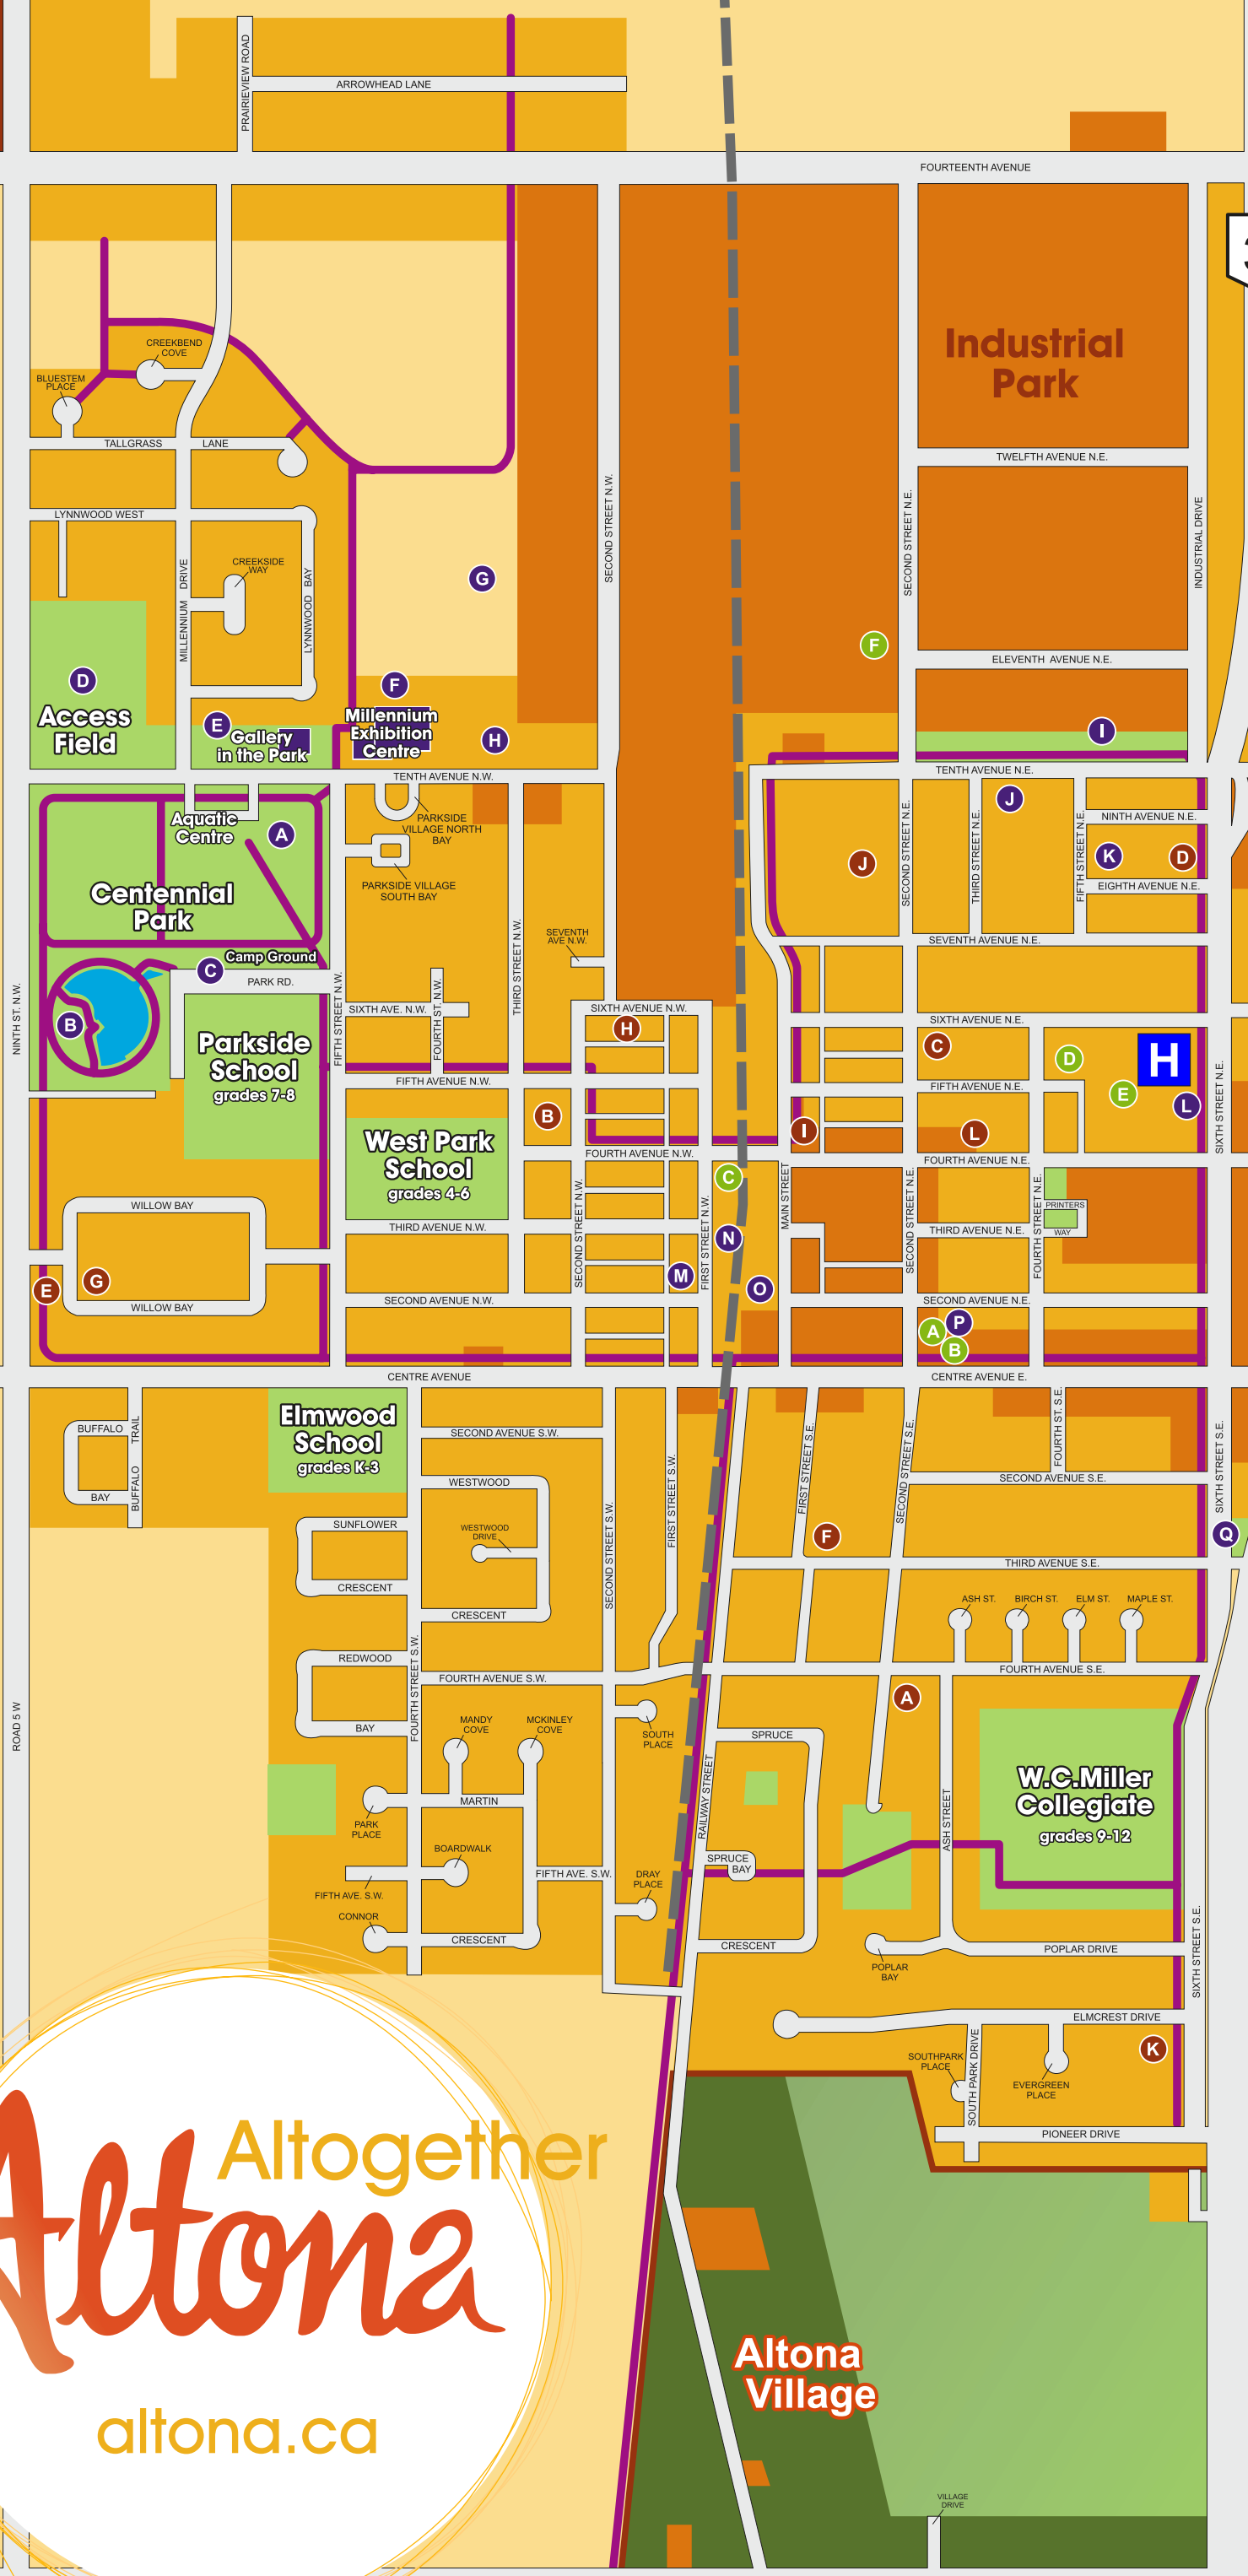

30 To Winnipeg & Winkler

Municipality of Rhineland

To Winkler

201

To Airport

Altogether
Altona
altona.ca

Altona Village

Community Trails
Town Boundary
Railroad

- A Altona Civic Centre
- B Altona Police Station
- C Altona Fire Department
- D Altona Clinic
- E Altona Community Memorial Health Centre
- F Water & Public Works
- A Altona Centennial Park
- B Buffalo Creek Nature Park
- C Camp Ground
- D Access Field
- E Gallery in the Park
- F Millennium Exhibition Centre - Altona & Area Recreation Office - Altona Curling Club - Rhineland Pioneer Centre - Sunflower Gardens
- G 4 H Riding Club
- H Skate Park
- I Van Gogh
- J Gardens on Tenth
- K Friendship Manor
- L Eastview Place
- M Altona Senior Citizen Club Inc.
- N The Station "Youth for Christ"
- O Farmers Market
- P South central Regional Library
- Q 6th St. SE Centennial Park
- R Moto Park-X
- A Altona Baptist Church
- B Altona Bergthaler Mennonite Church
- C Altona Evangelical Mennonite Mission Church
- D Altona Mennonite Church
- E Altona Reinlander Church
- F Altona United Church
- G Kindom Hall of Jehovah's Witnesses
- H Plymouth Brethren Meeting Room
- I Seeds of Life Community Church
- J Sommerfeld Mennonite Church
- K South Park Mennonite Brethren Church
- L Victory Family Church

R

To Gretna & US Border